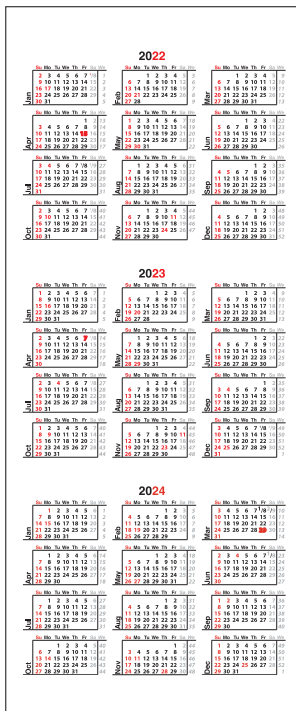

102-2-M4/M4 USA Minor 4

Calendario para el escritorio

- 9.6 x 23 cm
- 12 hojas en bond 90 g.
- base SBS 22 pt.
- días festivos de EE.UU
- diseño según los requisitos del cliente

102-2-M4/M4 USA Minor 4

Desk calendar

- 3.8 x 9 inch
- 12 bond sheets
- base SBS 22 pt.
- USA holidays
- design according to customer requirements